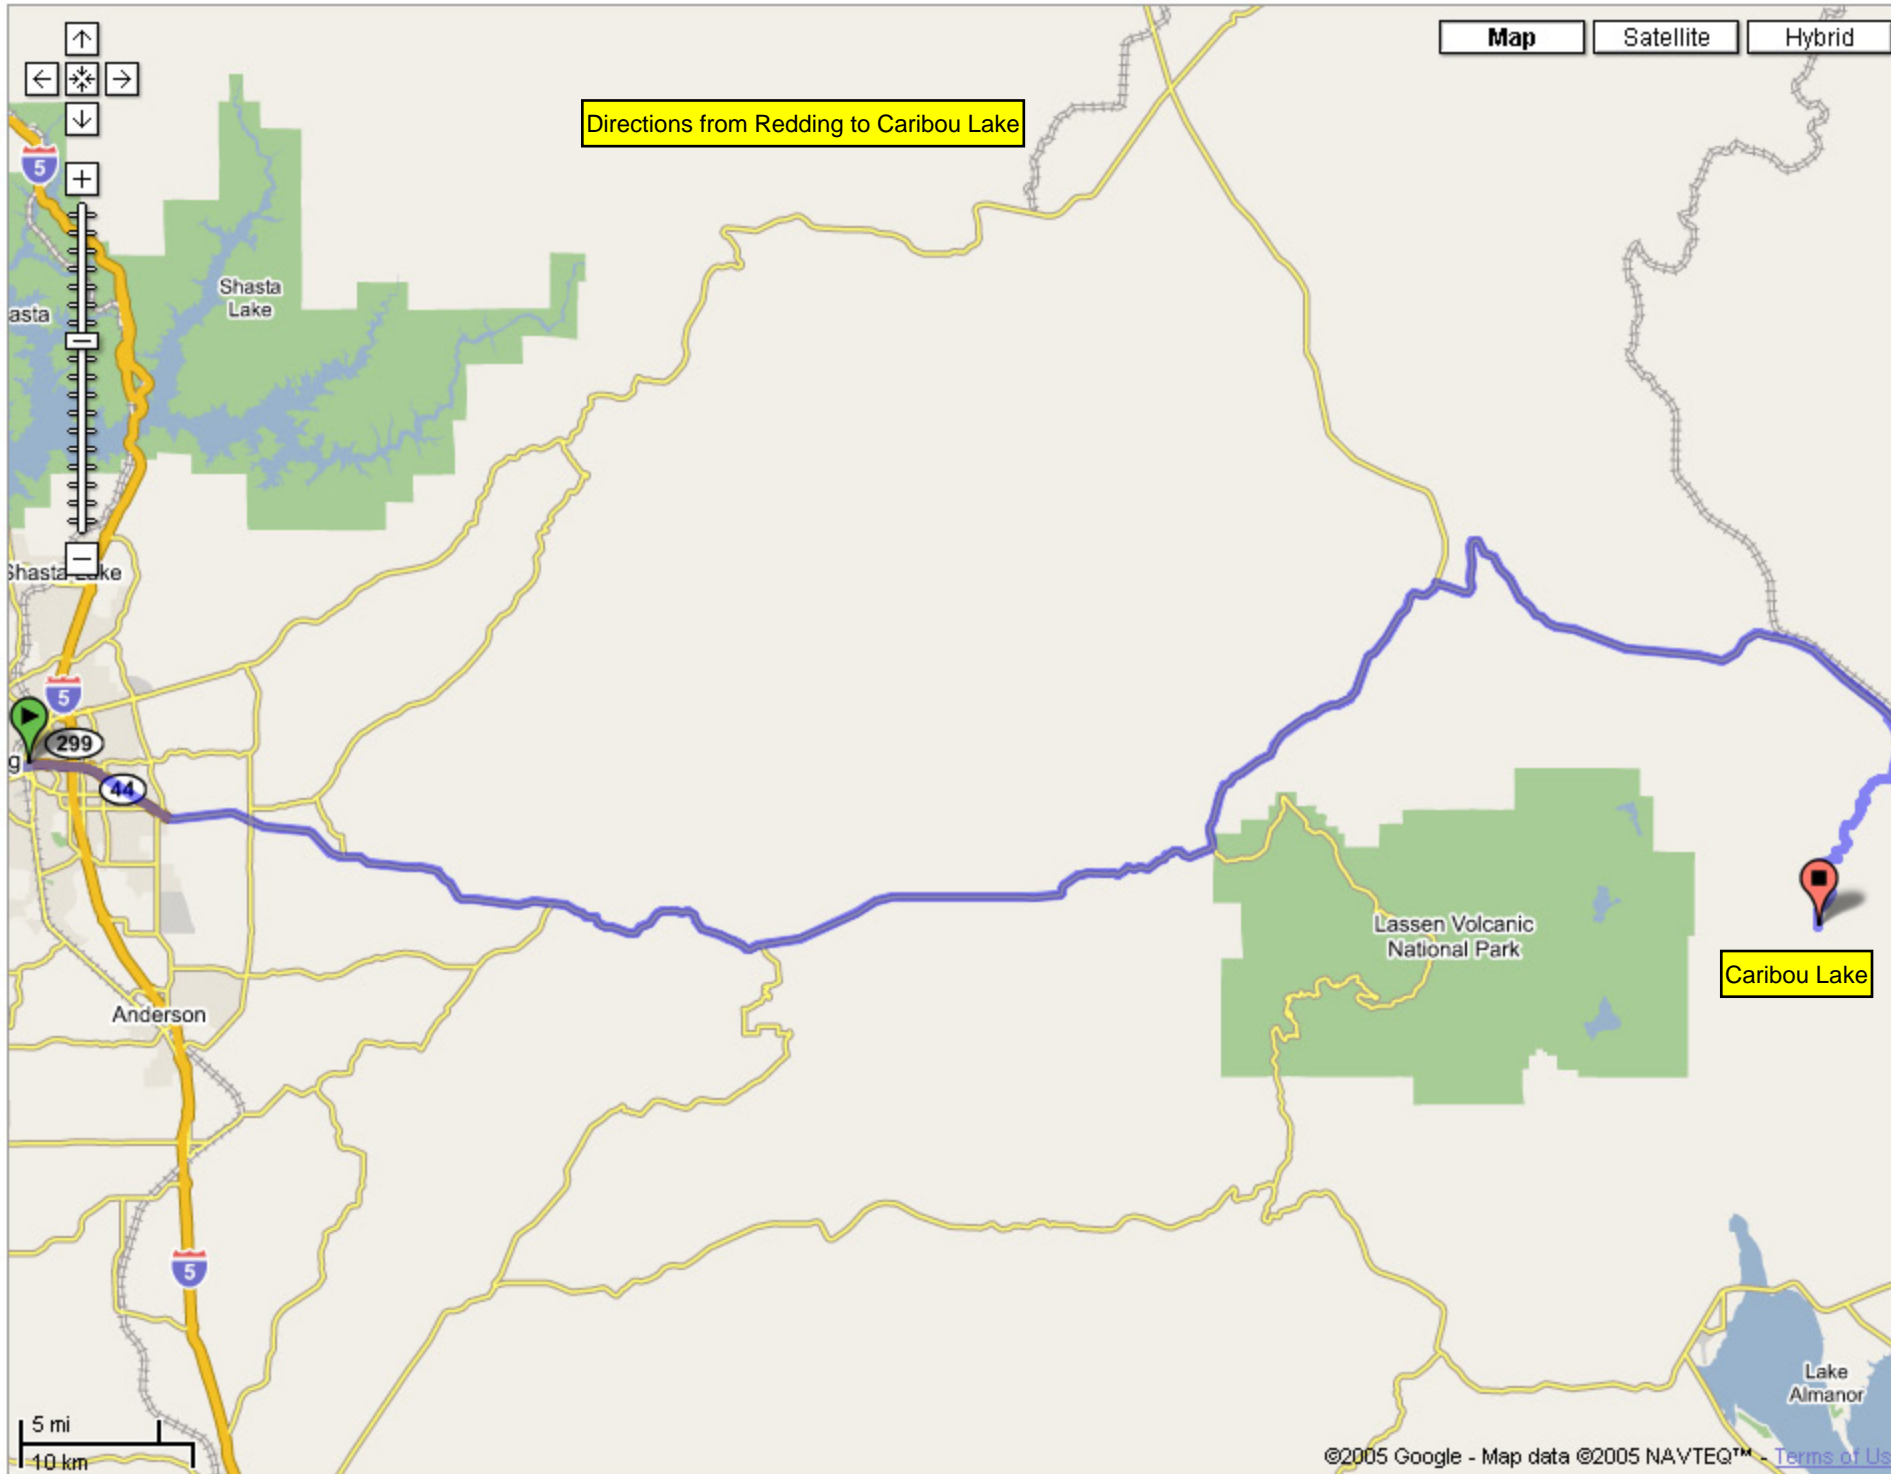

Maps Local Search Directions

from: Redding, Ca to: 40.5509394743,-121.20466909 Search Help

Maps

Directions from Redding to Cone Lake

Map Satellite Hybrid

Print Email Link to this page

Start address:	Redding, CA
End address:	40.550939, -121.204669 +40° 33' 3.38", -121° 12' 16.81"
Distance:	83.9 mi (about 2 hours 29 mins)

These directions are for planning purposes only. You may find that construction projects, traffic, or other events may cause road conditions to differ from the map results.

Map data ©2005 NAVTEQ™, Tele Atlas

Maps Local Search Directions

from: Redding, Ca to: 40.5014439262,-121.162370276

Search

Help

Maps

Map Satellite Hybrid

Print Email Link to this page

Start address:	Redding, CA
End address:	40.501444, -121.162370 +40° 30' 5.20", -121° 9' 44.53"
Distance:	91.4 mi (about 2 hours 42 mins)

Reverse directions

1. Head **west** from **Shasta St** - go **0.1 mi**
2. Turn **left** at **CA-299 E** - go **1.7 mi**
3. Continue on **CA-44 E** - go **4.1 mi**
4. Continue on **CA-44** - go **63 mi**
- ...
5. Continue on **Feather Lake Hwy/Feather Lake Rd** - go **12 mi**
- ...
6. Turn **right** at **NF-33N02** - go **0.2 mi**
7. Bear **left** at **Westwood Logging Road** - go **2.2 mi**
8. Turn **right** at **NF-32N09** - go **3.1 mi**
9. Turn **left** - go **2.2 mi**
10. Turn **left** at **NF-31N18** - go **2.8 mi**