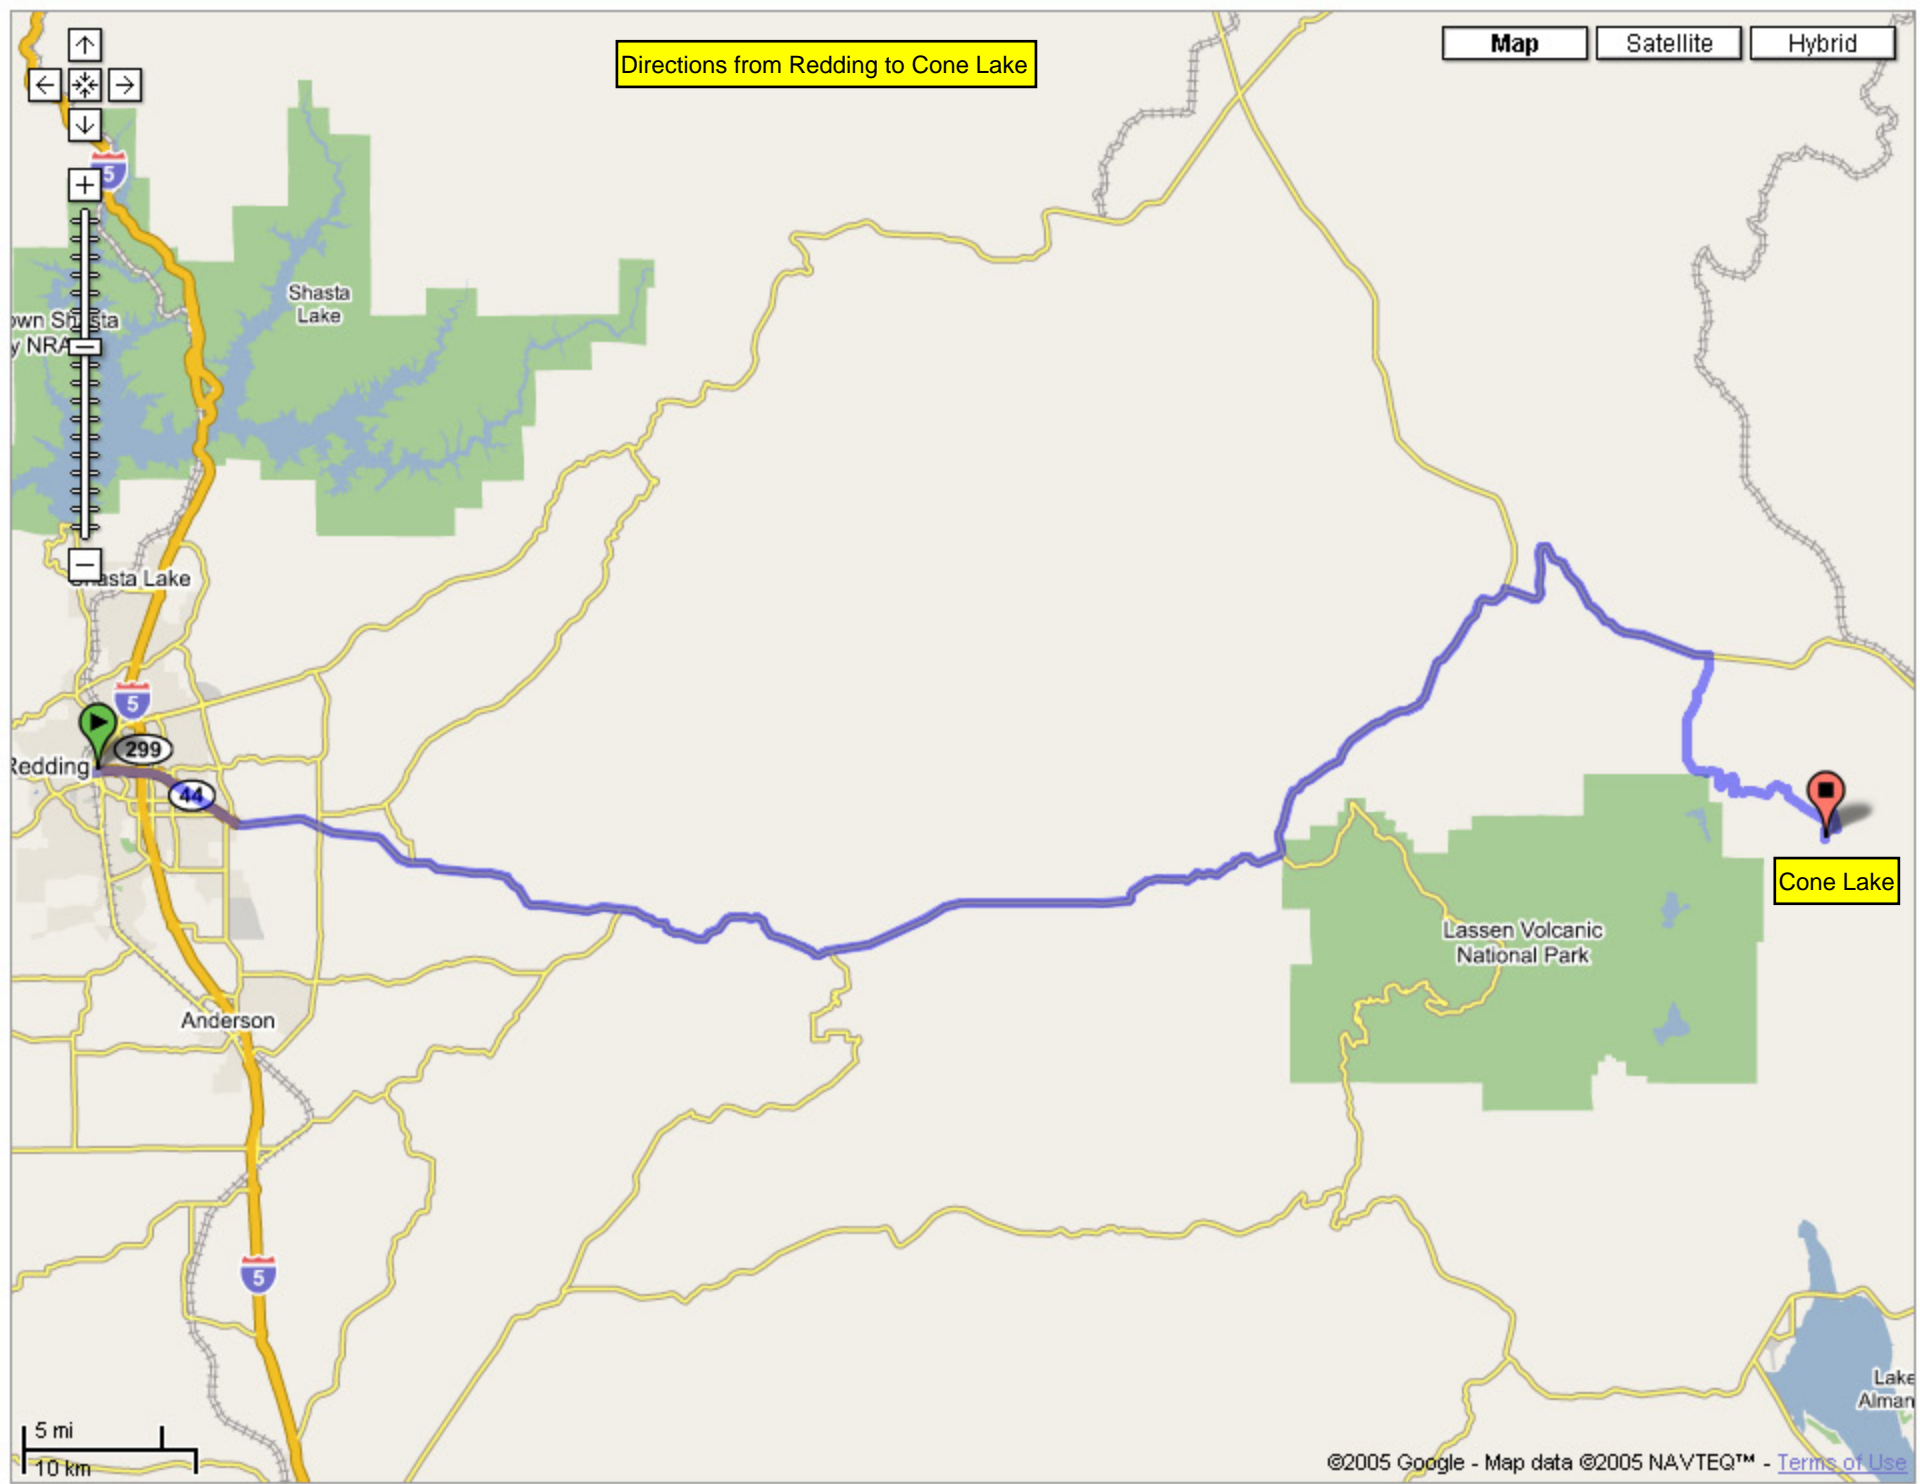

Maps Local Search Directions

from: Redding, Ca to: 40.5509394743,-121.20466909 Search Help

Maps

Directions from Redding to Cone Lake

Map Satellite Hybrid

Print Email Link to this page

Start address:	Redding, CA
End address:	40.550939, -121.204669 +40° 33' 3.38", -121° 12' 16.81"
Distance:	83.9 mi (about 2 hours 29 mins)

Reverse directions

1. Head **west** from **Shasta St** - go **0.1 mi**
2. Turn **left** at **CA-299 E** - go **1.7 mi**
3. Continue on **CA-44 E** - go **4.1 mi**
4. Continue on **CA-44** - go **63 mi**
- ...
5. Continue on **Feather Lake Hwy/Feather Lake Rd** - go **2.1 mi**
6. Turn **right** and head toward **Butte Lake Rd** - go **0.5 mi**
7. Turn **right** at **Butte Lake Rd** - go **3.9 mi**
8. Bear **left** - go **7.7 mi**
9. Turn **right** at **Cone Lake Rd/NF-32N09** - go **0.8 mi**

Maps Local Search Directions

from: Redding, Ca to: 40.5014439262,-121.162370276

Search

Help

Maps

Map Satellite Hybrid

Print Email Link to this page

Start address:	Redding, CA
End address:	40.501444, -121.162370 +40° 30' 5.20", -121° 9' 44.53"
Distance:	91.4 mi (about 2 hours 42 mins)

Reverse directions

1. Head **west** from **Shasta St** - go **0.1 mi**
2. Turn **left** at **CA-299 E** - go **1.7 mi**
3. Continue on **CA-44 E** - go **4.1 mi**
4. Continue on **CA-44** - go **63 mi**
- ...
5. Continue on **Feather Lake Hwy/Feather Lake Rd** - go **12 mi**
- ...
6. Turn **right** at **NF-33N02** - go **0.2 mi**
7. Bear **left** at **Westwood Logging Road** - go **2.2 mi**
8. Turn **right** at **NF-32N09** - go **3.1 mi**
9. Turn **left** - go **2.2 mi**
10. Turn **left** at **NF-31N18** - go **2.8 mi**